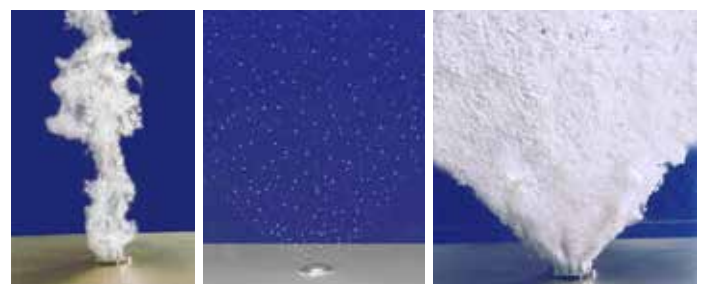

SYSTEM JET - MAGIC / ELECTRONIC

6 Mini jets, 8 Micro jets, 12 Magic jets

Magic jets

Koller MAGIC jets at the base of your bath offer 45 degree open bubbles' flow for an overall body reach!

IT'S MAGIC - WATER AND AIR THERAPY COMBINED TO SERVE YOUR SKIN AND OFFER GENTLE MASSAGE.