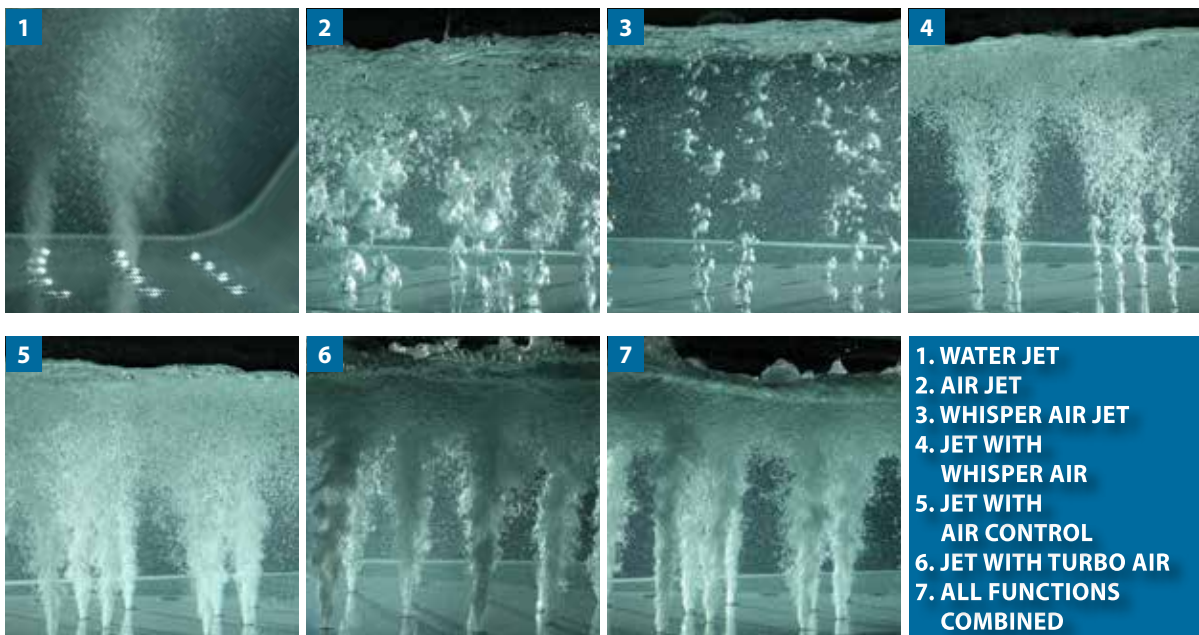

to learn about our MULTI JET systems
Flexible use – controlling **up to 7 functions from 1 jet**

MULTI JET

JETS WITH 3 TO 7 FUNCTIONS

MULTI JET Systems

are customized, sophisticated systems for multiuse, depending on your needs.

FROM SOFT MASSAGE TO BURSTING BUBBLES ENERGIZING YOUR BODY!

Kindly get in touch to learn further about our modern **FLATLINE** jets.

KOLLER MILK SYSTEM – FOR HEALTH-PROMOTING WATER IN WHIRLPOOLS

Switch on

10 sec.

30 sec.

50 sec.

Koller Milk System is a unique oxygenation treatment. Recommended for daily use, in the comfort of your own home.

Microbubbles purify our pores, providing an additional protection to our greatest organ, the skin. Apart from rejuvenation, Balneology Research Institute found that, within 10 days of use (30 minutes a day treatment), **Koller Milk System** has shown to alleviate itchininess and skin illness' symptoms.