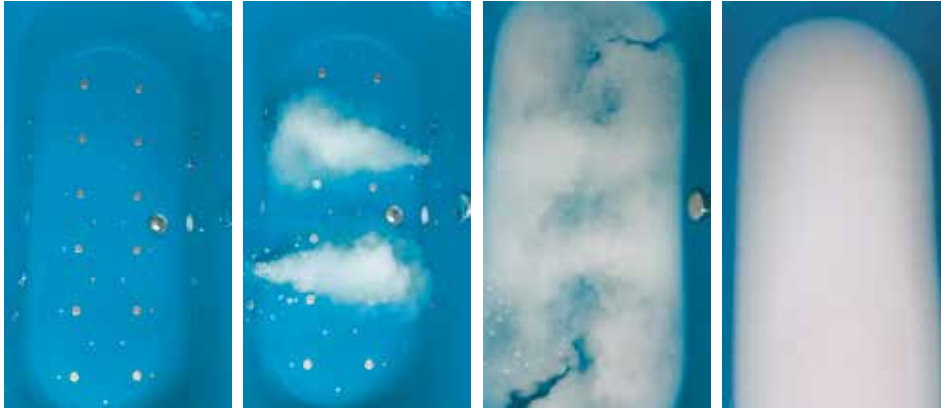

to learn about our MULTI JET systems
Flexible use – controlling **up to 7 functions from 1 jet**

MULTI JET

JETS WITH 3 TO 7 FUNCTIONS

MULTI JET Systems

are customized, sophisticated systems for multiuse, depending on your needs.

FROM SOFT MASSAGE TO BURSTING BUBBLES ENERGIZING YOUR BODY!

Kindly get in touch to learn further about our modern **FLATLINE** jets.

KOLLER MILK SYSTEM – FOR HEALTH-PROMOTING WATER IN WHIRLPOOLS

Switch on

10 sec.

30 sec.

50 sec.

Koller Milk System is a unique oxygenation treatment. Recommended for daily use, in the comfort of your own home.

Microbubbles purify our pores, providing an additional protection to our greatest organ, the skin. Apart from rejuvenation, Balneology Research Institute found that, within 10 days of use (30 minutes a day treatment), **Koller Milk System** has shown to alleviate itchininess and skin illness' symptoms.