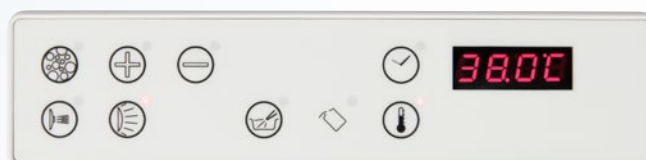

KOLLER WHIRLMASTER

- 4-digit red 7 segment display
- Up to 12 buttons
- Design and software programming possible on customer request
- Configurable (various functions can be set by the user)
- Acoustic feedback through signal buzzer
- Connection to the control panel via bus cable with plug (optional parallel button interface)
- Flat installation in the tub edge (installation height 3 mm)
- Bath water temperature
- Temperature control
- Real time clock with power reserve

Whirlmaster 3671A

symbol: air, plus, minus, jet, light, disinfection, refill disinfection liquid, real time clock, bath water temperature

cable length: 2 m with connector

installation height: 3 mm

fitting length: 33 mm without cable

system of protection: IP X5

length: 170 mm

width: 42 mm

weight: 130 g

order no: 3671A-S01

suitable for:

electronic control panel: 240-9036A-S04

in active mode, LED display: red